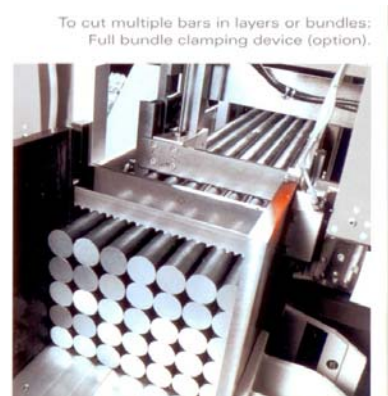

KASTO TWIN L4

Fully Hydraulic High Performance Band Saw With Bundle Cutting

Capacity: 15.75" Width x 13.75" Height

LIST PRICE: \$94,590.00

SPECIAL PRICE F.O.B. EXPORT, PA: \$65,335.00

CONTACT JEFF KANTER FOR DETAILS
724-325-5600 or jkanter@kastoinc.com